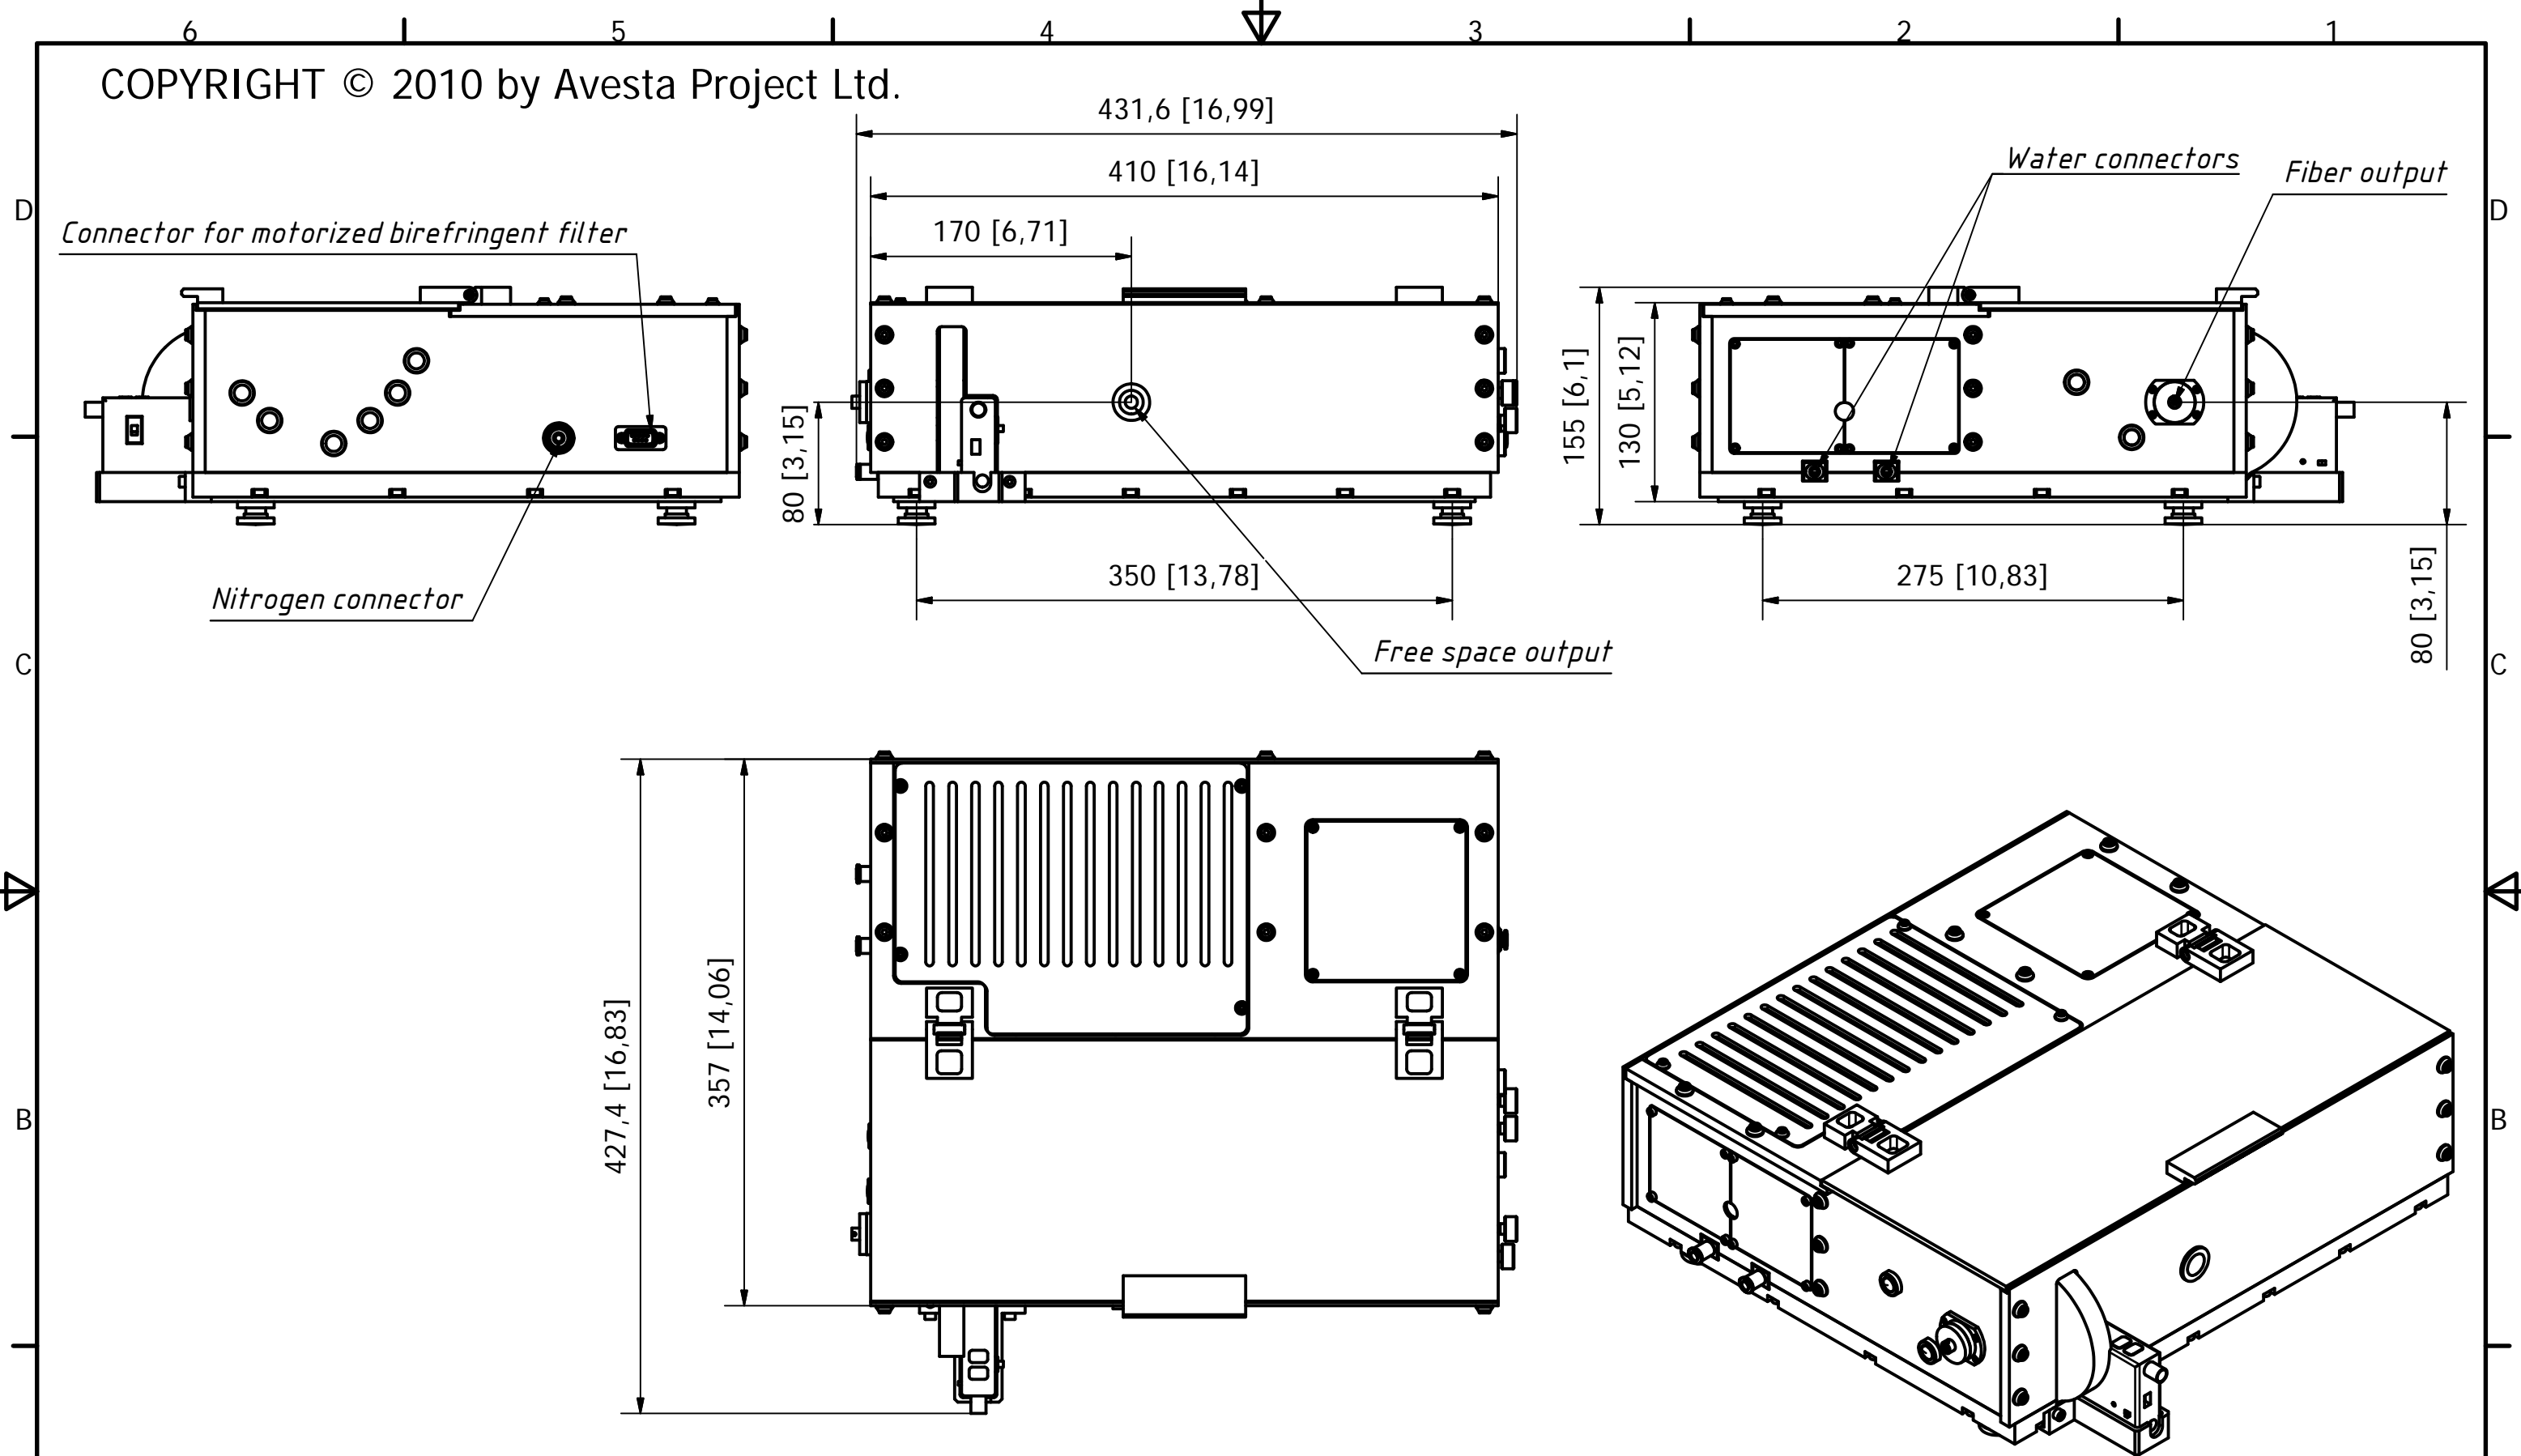

COPYRIGHT © 2010 by Avesta Project Ltd.

mm [inch]

INFORMATION ONLY, NOT FOR MANUFACTURING

Design. Avesta Project Ltd.	Check.	Date. 02.02.2010
Avesta Project Ltd.		CW Ti:Sapphire laser model: TICf
TICf		Sheet 1 / 2